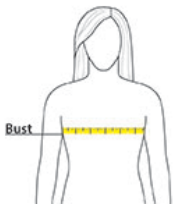

## PRODUCT MEASUREMENTS

	XS	S	M	L	XL	2XL
Size	0-2	4-6	8-10	12-14	16-18	20-22
Body Length at Back	21 2/3	22 4/9	23 2/9	24	24 4/5	25 3/5
Bust	22 4/9	23 5/8	24 4/5	26 3/8	28 1/3	30 1/3
Sleeve Length from Center Back	31	31 2/7	31 2/3	32 2/7	33	33 6/7

**Body Length at Back:** Measured from high point shoulder to finished hem at back.

**Bust:** Measured across the chest one inch below armhole when laid flat.

**Sleeve Length from Center Back:** Measure from Center Back neck to shoulder point to sleeve hem.

## SIZE CHARTS

	XS	S	M	L	XL	2XL
Size	0-2	4-6	8-10	12-14	16-18	20-22
Bust	32 1/2-33 1/2	34 1/2-35 1/2	36-38	39-41	42-45	46-49

## HOW TO MEASURE

---